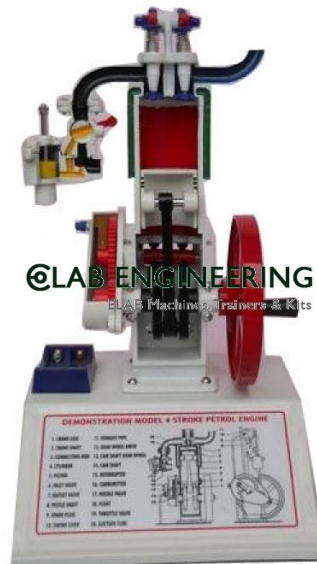

**Product Name :**  
Sectional Working Model Of 4 Strokes Petrol Engine

**Product Code :**  
AEM36

### Description :

Sectional Working Model Of 4 Strokes Petrol Engine

### Technical Specification :

Carburettor and fuel supply are also sectioned. With a crank handle for manual operation. Mounted on base, with printed diagram.

All parts made in aluminium alloy and metal. Ignition is shown by means of a miniature bulb.