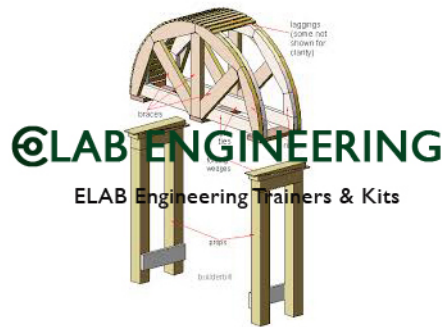

**Product Name :**  
Centering of Arch Model

**Product Code :**  
ELABBCEM0057

**Description :**

Centering of Arch Model

**Technical Specification :**

Centering of Arch Model Showing ribs, tie struts, lagging trammel rods, bearer, easing wedges, posts, sleepers, wall etc. Size 50x15x30 cm. approximately.