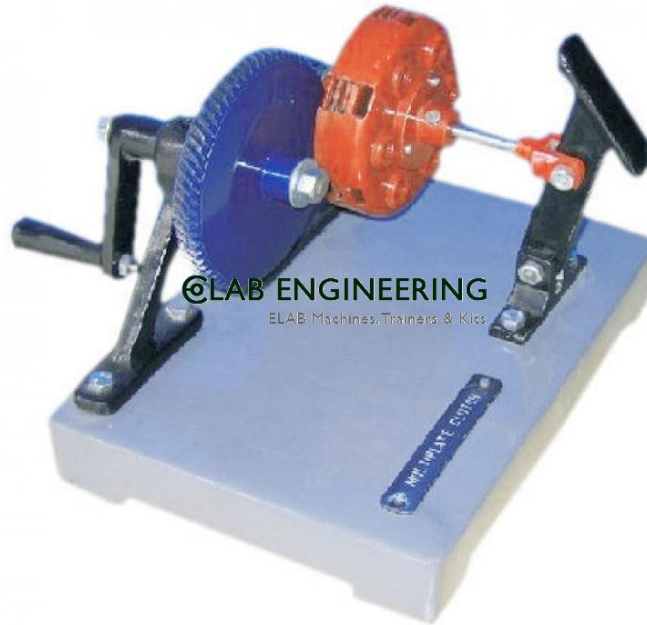

**Product Name :**  
Multiplate Clutch

**Product Code :**  
AEM46

**Description :**

Multiplate Clutch

**Technical Specification :**

Mounted on metal base with handle drive arrangement.

A properly constructed all metallic model