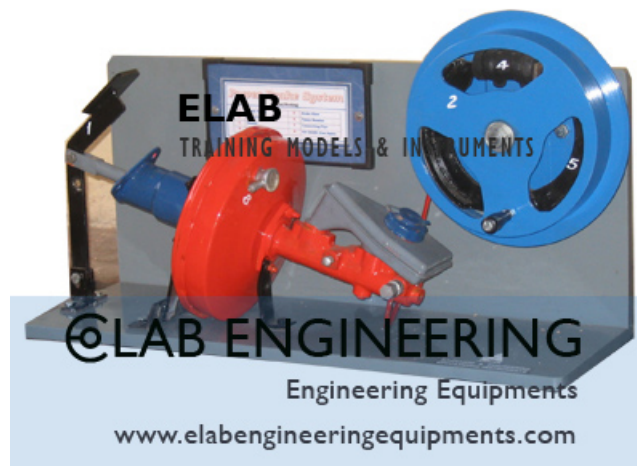

Product Name :
Power Brake Actual Working

Product Code :
AEM59

Description :

Power Brake Actual Working

Technical Specification :

Completed with operating lever and mounted on heavy wooden base. Shows the actual working of a power brake. Complete setup.

Working model with actual parts dually painted.