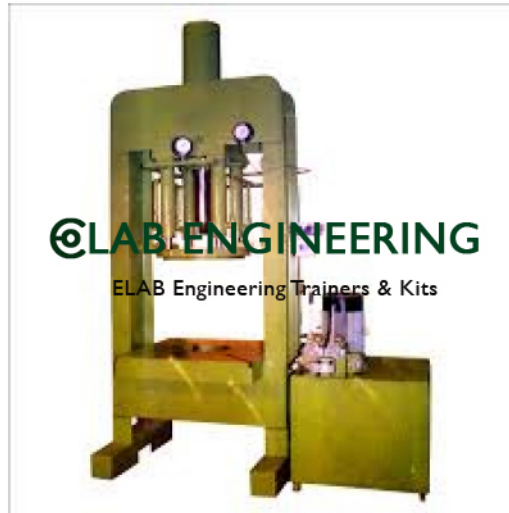

**Product Name :**  
Mechanical Double Action deep Drawing Presses

**Product Code :**  
wp0004

**Description :**

Mechanical Double Action deep Drawing Presses

**Technical Specification :**

Mechanical Double Action deep Drawing Presses.

PRESS NO	3	4	4S	4. 1/2	4 1/2S	5	5S	5. 1/2S	6
BED Size	19.5" X 20"	22" X 24"	23" X 30"	24" x 26"	25" x 30"	28" x 34"	29" X 35"	32" X 38"	35" x 40"
	487.5 x 500	550 X 660	575 X 750	600 X 650	650 X 750	700 X 850	725 x 875	800 x 950	875 x 1000
	mm mm	mm mm	mm mm	mm mm	mm mm	mm mm	mm mm	mm mm	mm mm
PRESSURE IN TONS	70	100	100	110	110	175	200	220	250
CRANK	4.5"	5 5"	6"	6.5"	7"	8"	9"	10 "	11"
STROKE	112.5	137.5	150	162.5	175	200	225	250	275
	Mm	Mm	Mm	Mm	Mm	Mm	Mm	Mm	mm
HOLDER	14"/12"	16"/13"	18"/15"	18"/15"	18"/15"	20"/17"	22"/18'	24"/20"	28"/24"

---

SIZE	350/300	400/324	450/375	450/375	500/425	550/450	600/500	700 / 600	
	mm mm	mm mm	mm mm	mm mm	mm mm	mm mm	mm mm	mm mm	mm mm
MAX	14"	16"	18"	20"	20"	24"	26"		