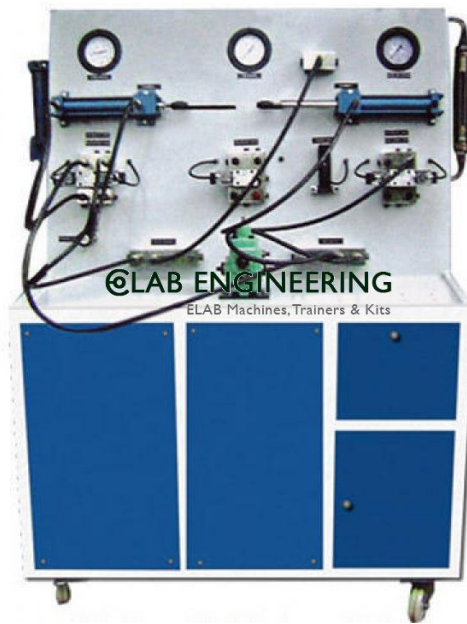

**Product Name :**  
Hydraulic Trainer

**Product Code :**  
Mechatronics0002

**Description :**

Hydraulic Trainer