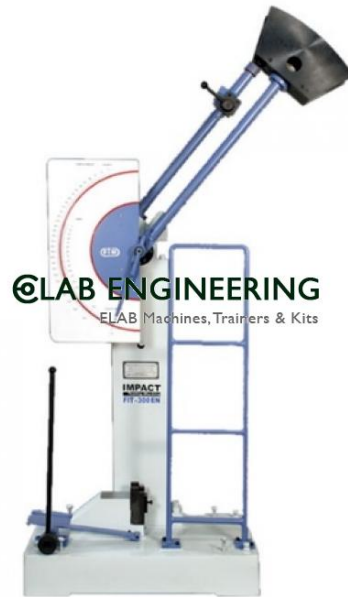

Product Name :
Impact Tester (Pendulum Type)

Product Code :
COMMON008

Description :

Impact Tester (Pendulum Type)