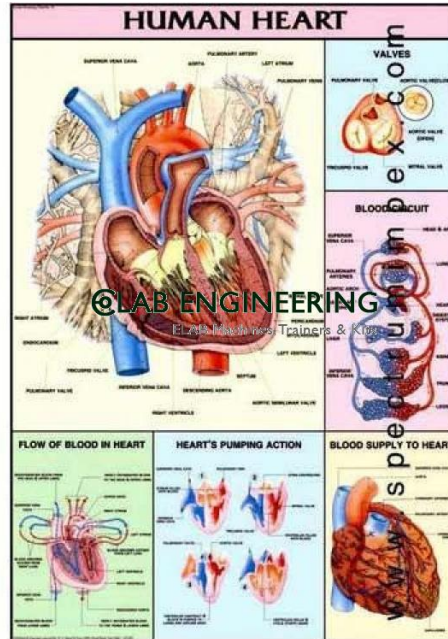

Product Name :
Special Human Physiology Charts

Product Code :
ELB-EDUC0001

Description :

Special Human Physiology Charts

Technical Specification :

1. The Lymphatic System
2. Excretory System – Kidney, L.S.
3. Excretory System – Ureters
4. Excretory System – Urinary bladder
5. Excretory System – Malpighian Corpuscle
6. T.S. Skin
7. Reproductive System
8. Brain External Features
9. L. S. Eye – Eye Muscle
10. L. S. Eye – Tear glands
11. L. S. Eye – Physiological diseases of eye
12. Ear and its parts
13. Skeletal System
14. Endocrine glands
15. Digestive System
16. Circulatory System – Types of blood cells
17. Circulatory System – L. S. in heart & T. S. in blood vessel
18. Circulatory System – Vein valves
19. Circulatory System – Systematic & pulmonary circulation
20. Respiratory System – Larynx

-
21. Respiratory System – Trachae
 22. Respiratory System – Alveolus
 23. L. S. in Central Nervous System (CNS)
 24. Region in which the nerval impulses transport to central nervous system through the synapse
 25. Human Reflection Arch