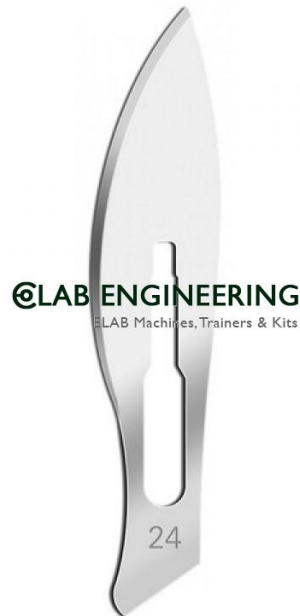

Product Name :
Scalpel Blade 24

Product Code :
ELAB-DSC0027

Description :

Scalpel Blade 24

Technical Specification :

Scalpel Blade 24

Quality sterile, disposable carbon steel blades, individually packed in quick peel aluminium foil.

Suitable for Scalpel Handle No. 4.

Size 24.