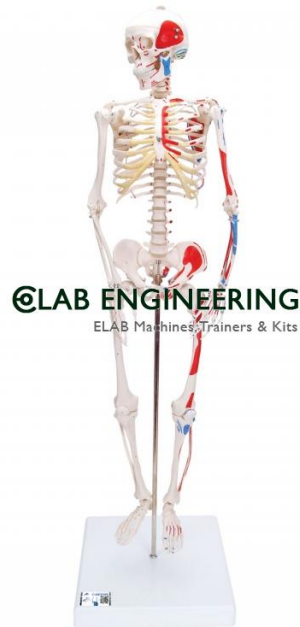

**Product Name :**  
Half Size Human Skeleton with Muscle

**Product Code :**  
ELAB-HUMC0008

**Description :**

Half Size Human Skeleton with Muscle

**Technical Specification :**

Half Size Human Skeleton with Muscle

**Description:-**

The arms and legs are held on by small screws, making it easy to bend the extremities in all directions.

An exceptional price for this 3-foot skeleton mounted on a heavy metal stand.

This affordable teaching skeleton is wired for natural movement and highlights a removable skull with the calvarium cut.

Mandible hinges with springs allow the examination of TMD problems.

The labeled diagram included.

Skeleton made exclusively from high-quality medical PVC.

All of the bones are cast individually, except for the hands and feet.