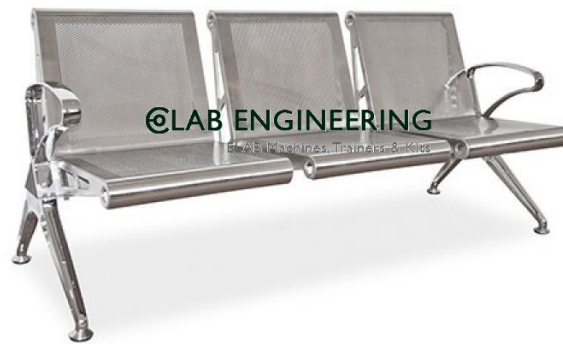

Product Name :
Waiting Bench

Product Code :
ELAB-WTE0004

Description :

Waiting Bench

Technical Specification :

Waiting Bench
Waiting Bench made of Epoxy coated steel.
3 Seater.
Features:-
Superior quality
Perfect designs
Strong and reliable