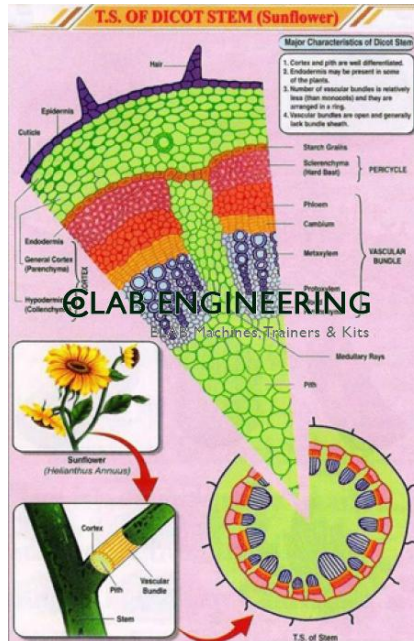

Product Name :
T.S. Dicot Stem Chart

Product Code :
ELAB-BOTN0004

Description :

T.S. Dicot Stem Chart

Technical Specification :

T.S. Dicot Stem Chart

Details:-

Charts are printed on art paper in full color.

Using the latest printing technology.

Laminated on both sides with the thick plastic film.

Fitted with plastic rollers.

Available in English language only.

Size:- 58 x 90 cm.

Elab Engineering Equipments Manufacturers