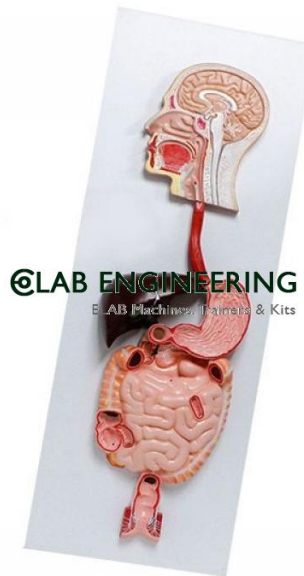

Product Name :
Digestive System Model

Product Code :
ELAB-DGV0001

Description :

Digestive System Model

Technical Specification :

Digestive System Model

Life size Digestive System Model, demonstrates the entire digestive system in graphic relief.

Digestive System features:-

Nose, Mouth cavity and pharynx, Esophagus, GI tract, liver with gall bladder, Pancreas and spleen.

The duodenum, caecum and rectum of the digestive system are opened.

Dissectible into 3 part.

Mounted on baseboard.