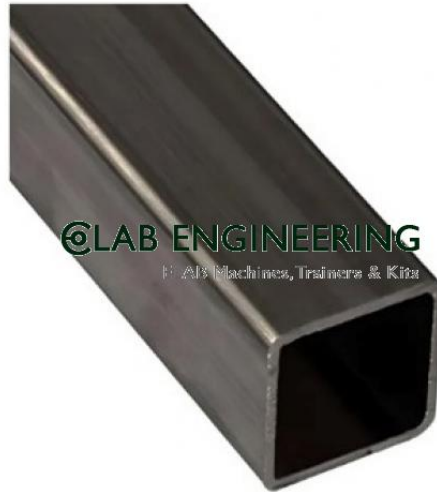

Product Name :
Mild Metal Steel Square Pipe (SSH)

Product Code :
ELABHTOOLSUK500001

Description :

Mild Metal Steel Square Pipe (SSH)

Technical Specification :

Material: Mild Steel
Shape: Square
Surface Finish: Mill Finished
Rusting: Yes
Usage: Construction
Size: 2.5mm×20mm×20mm×6000mm.